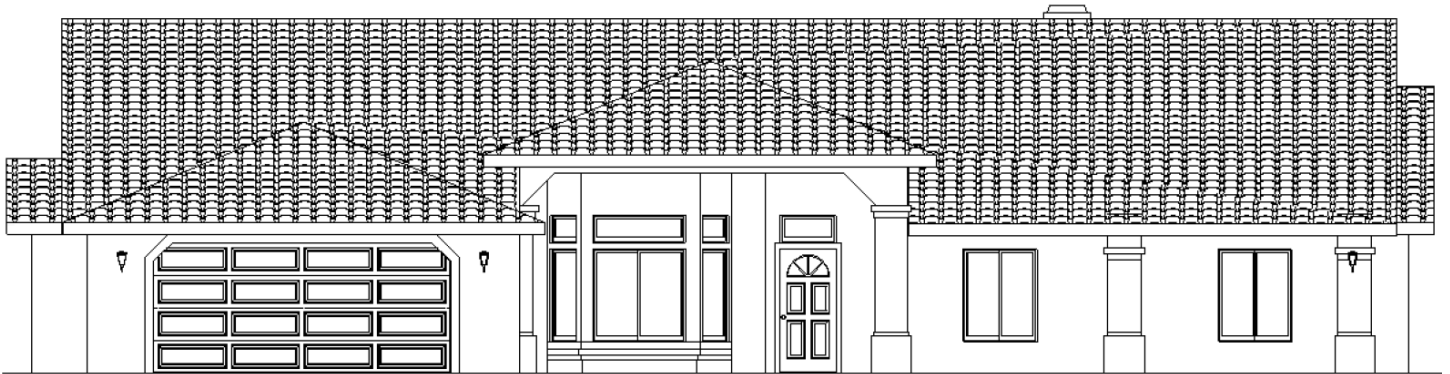

Cottage Grove Estates

Sequoia

4 bedrooms ▪ 3 bathrooms ▪ 2,450 sq. ft.

Elevation A

Elevation B

Cottage Grove Estates

Floor plan

Sequoia

4 bedrooms ▪ 3 bathrooms ▪ 2,450 sq. ft.