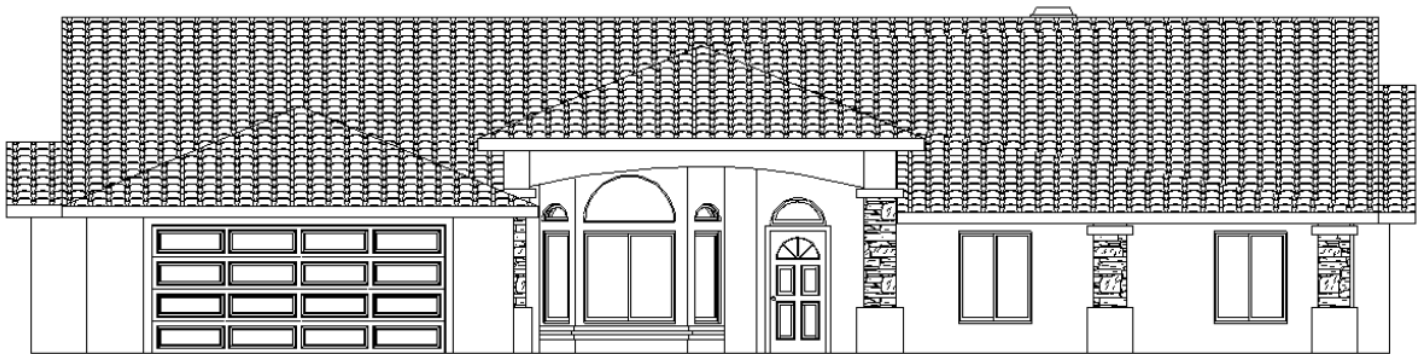

Cottage Grove Estates

Sequoia

4 bedrooms ▪ 3 bathrooms ▪ 2,450 sq. ft.

Elevation A

Elevation B

Cottage Grove Estates

Floor plan

Sequoia

4 bedrooms ▪ 3 bathrooms ▪ 2,450 sq. ft.