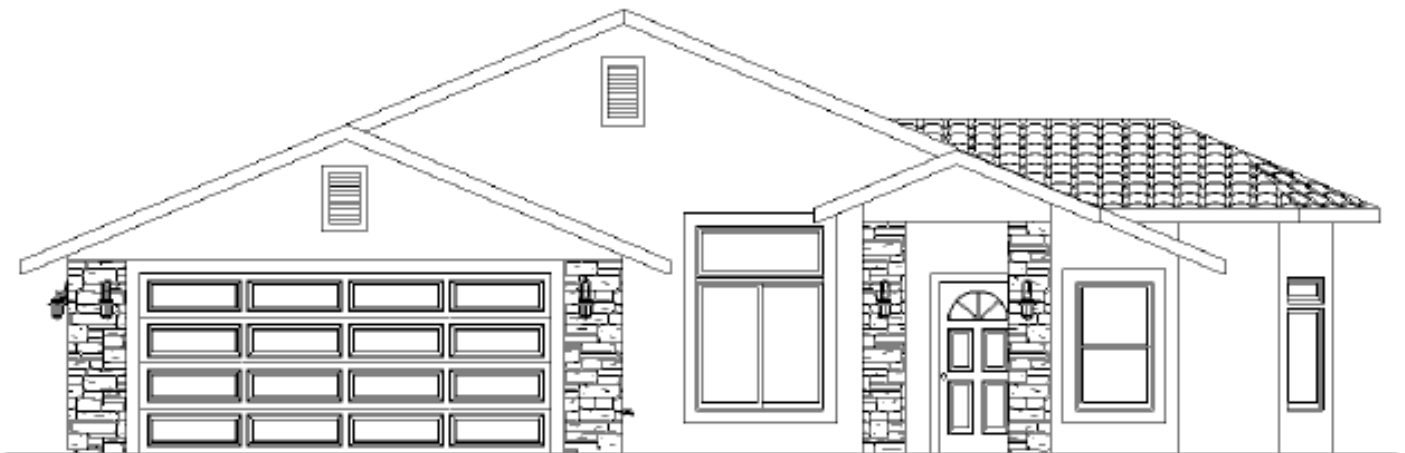

Cottage Grove Estates

Birch

3 bedrooms ▪ 2 bathrooms ▪ 1,767 sq. ft.

Elevation A

Elevation B

Cottage Grove Estates

Floor plan

Birch

3 bedrooms ▪ 2 bathrooms ▪ 1,767 sq. ft.